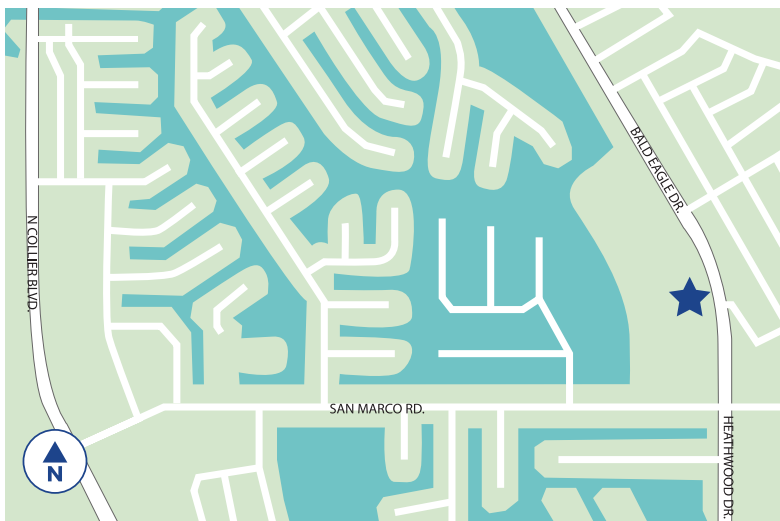

MARCO ISLAND COMMERCIAL LAND

AJS Realty Group CELEBRATING 30 YEARS
COMMERCIAL REAL ESTATE SERVICES

ANDREW J. SALUAN
T: (239) 596.9500
Andrew@AJSRealtyGroup.com
ajsrealtygroup.com