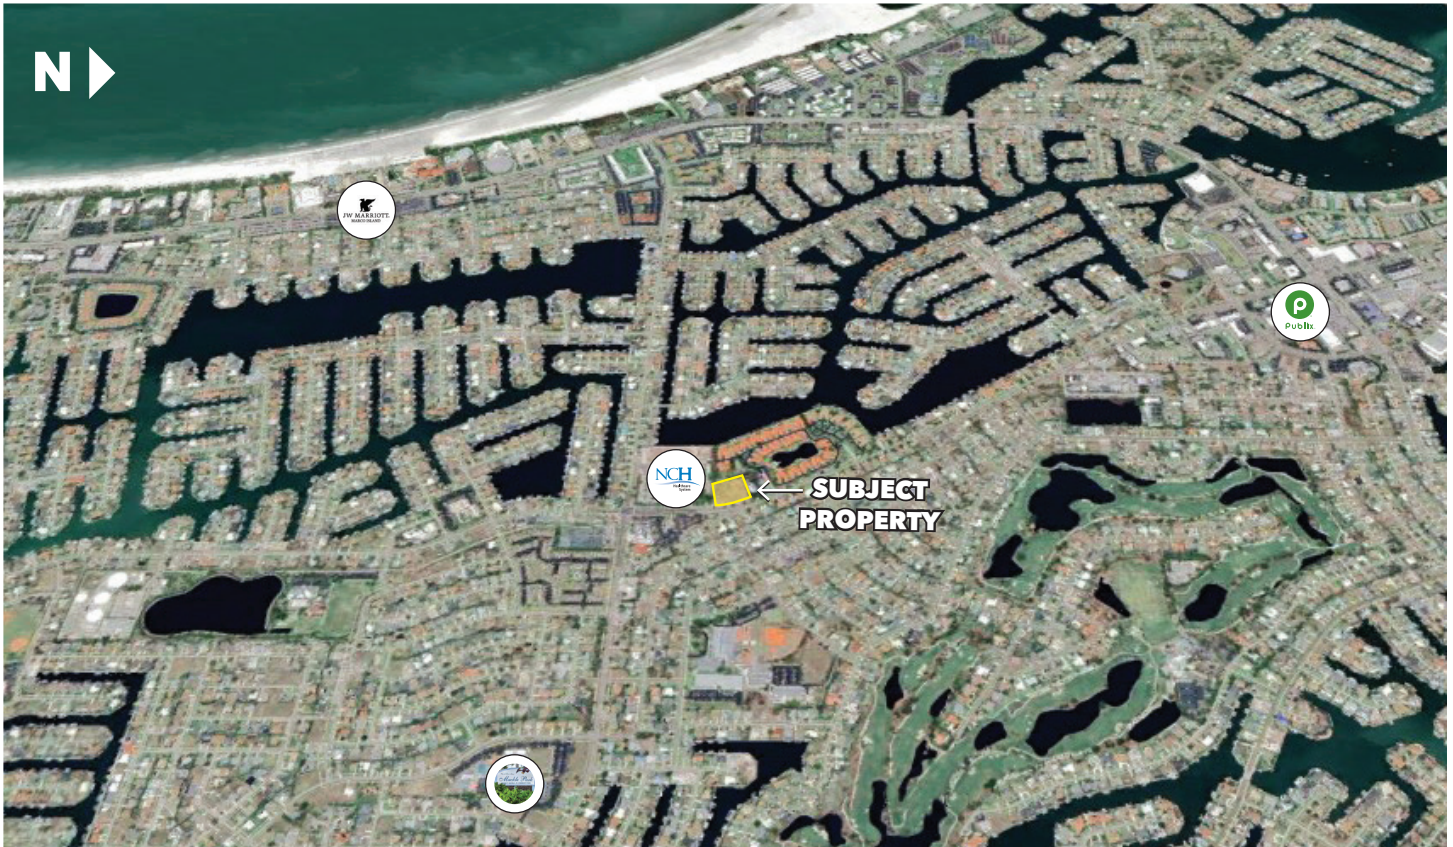

MARCO ISLAND COMMERCIAL LAND

AJS Realty Group CELEBRATING 30 YEARS
COMMERCIAL REAL ESTATE SERVICES

ANDREW J. SALUAN
T: (239) 596.9500
Andrew@AJSRealtyGroup.com
ajsrealtygroup.com