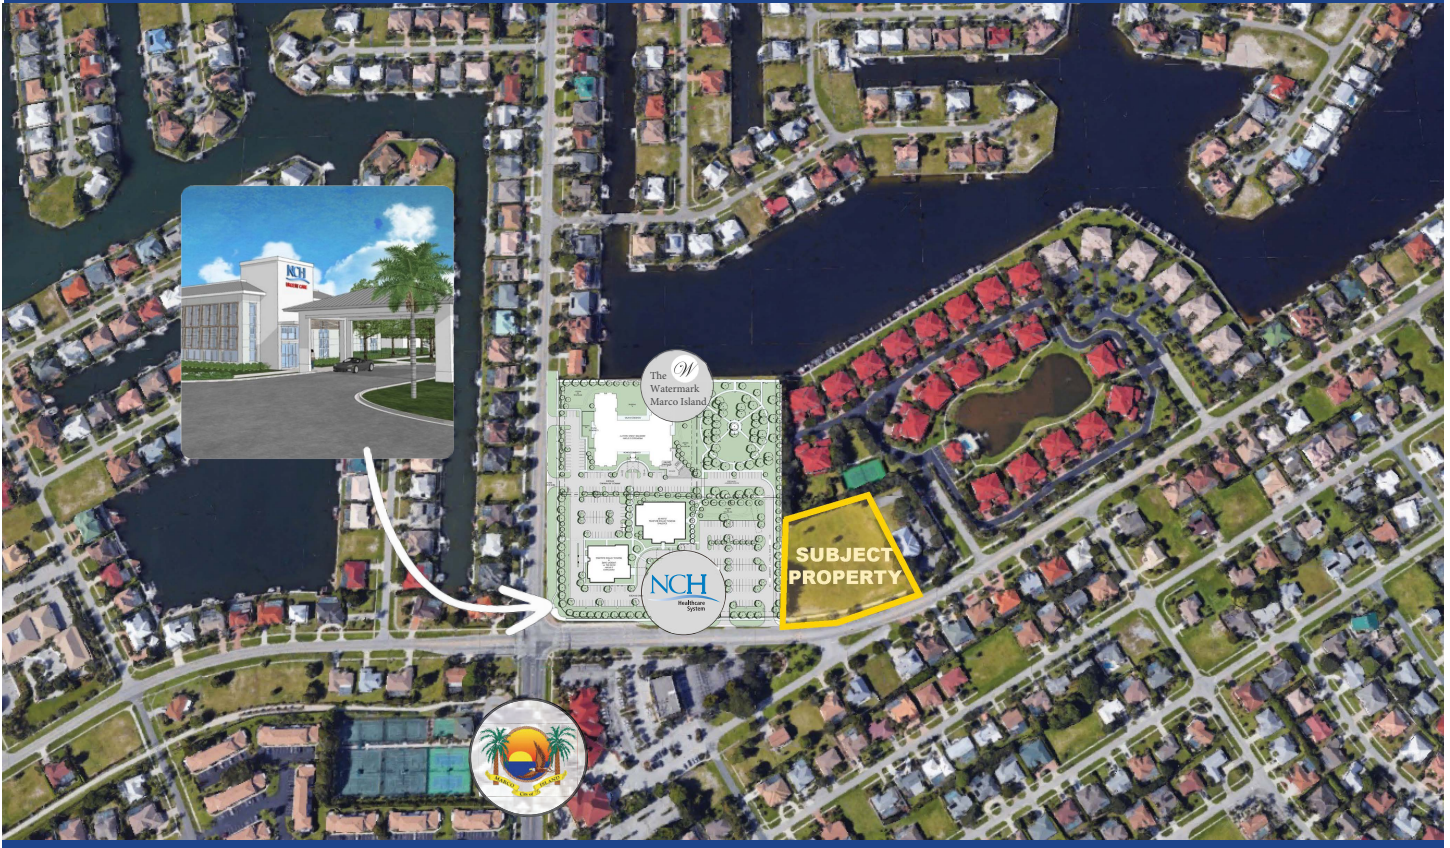

## FOR SALE MARCO ISLAND COMMERCIAL LAND

**PRICE: \$2,700,000**

### PROPERTY HIGHLIGHTS

- ▶ +/- 1.94 acres S. Heathwood Dr.
- ▶ Zoned C-1, Commercial Professional, City of Marco Island
- ▶ Adjacent to NCH-Marco Island Urgent Care Center
- ▶ Directly across the street from Marco Island City Hall and Marco Island Police & Fire
- ▶ Adjacent to new 100 room assisted living facility